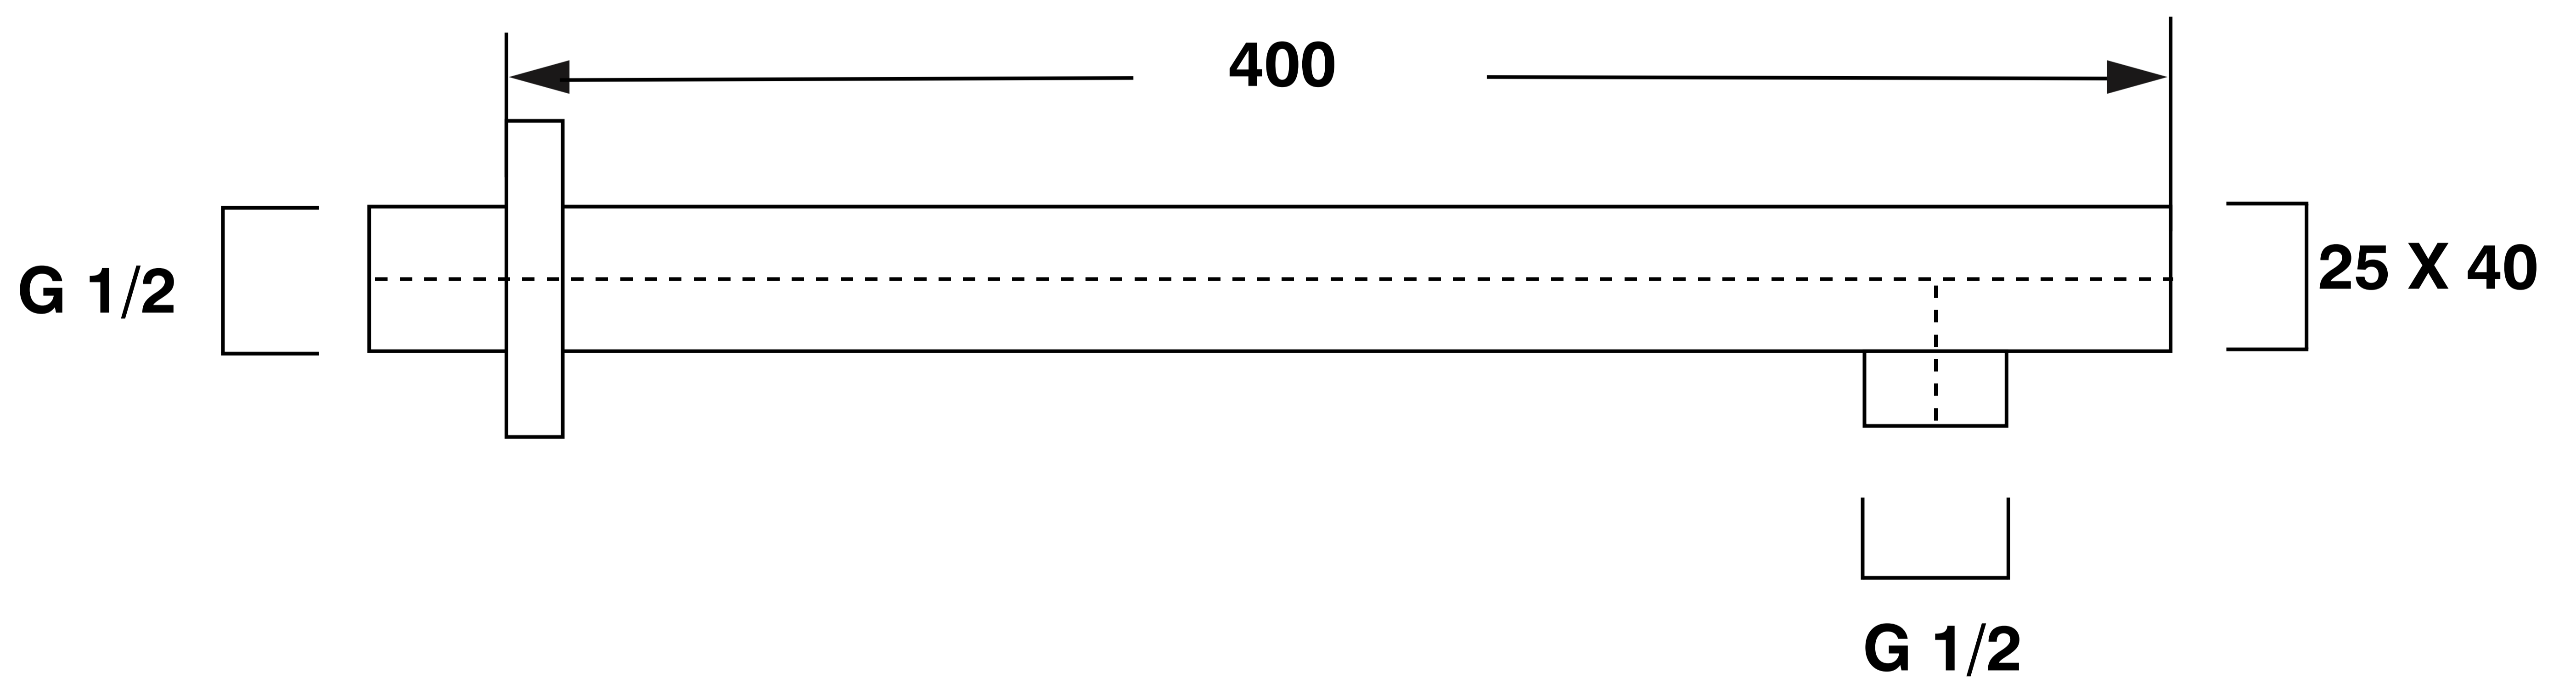

Brass Shower Arm

Product Code : 1476

Technical Drawing

All dimension are in **mm**